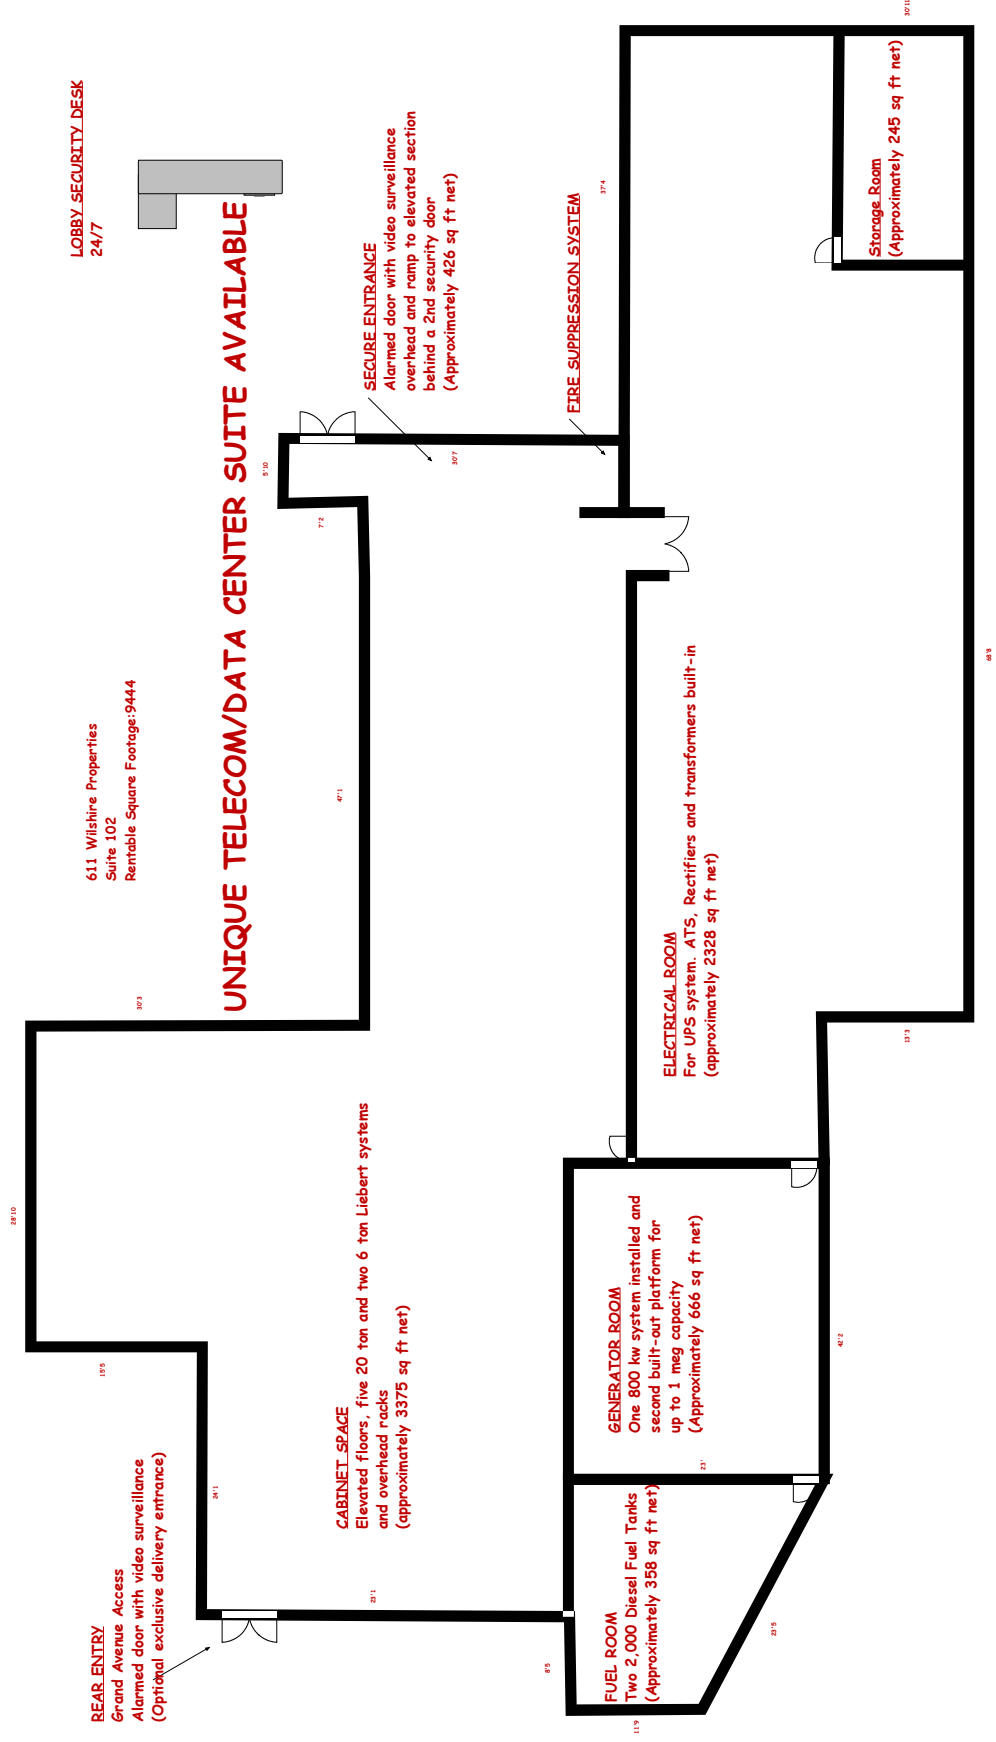

PHOTOS

611
WILSHIRE
BOULEVARD

Power Infrastructure

Generator Room

Battery Room

Data Space

Data Space

HVAC Unit

611 Wilshire Properties
Suite 102
Rentable Square Footage: 9444

LOBBY SECURITY DESK
24/7

UNIQUE TELECOM/DATA CENTER SUITE AVAILABLE

REAR ENTRY
Grand Avenue Access
Alarmed door with video surveillance
(Optional exclusive delivery entrance)